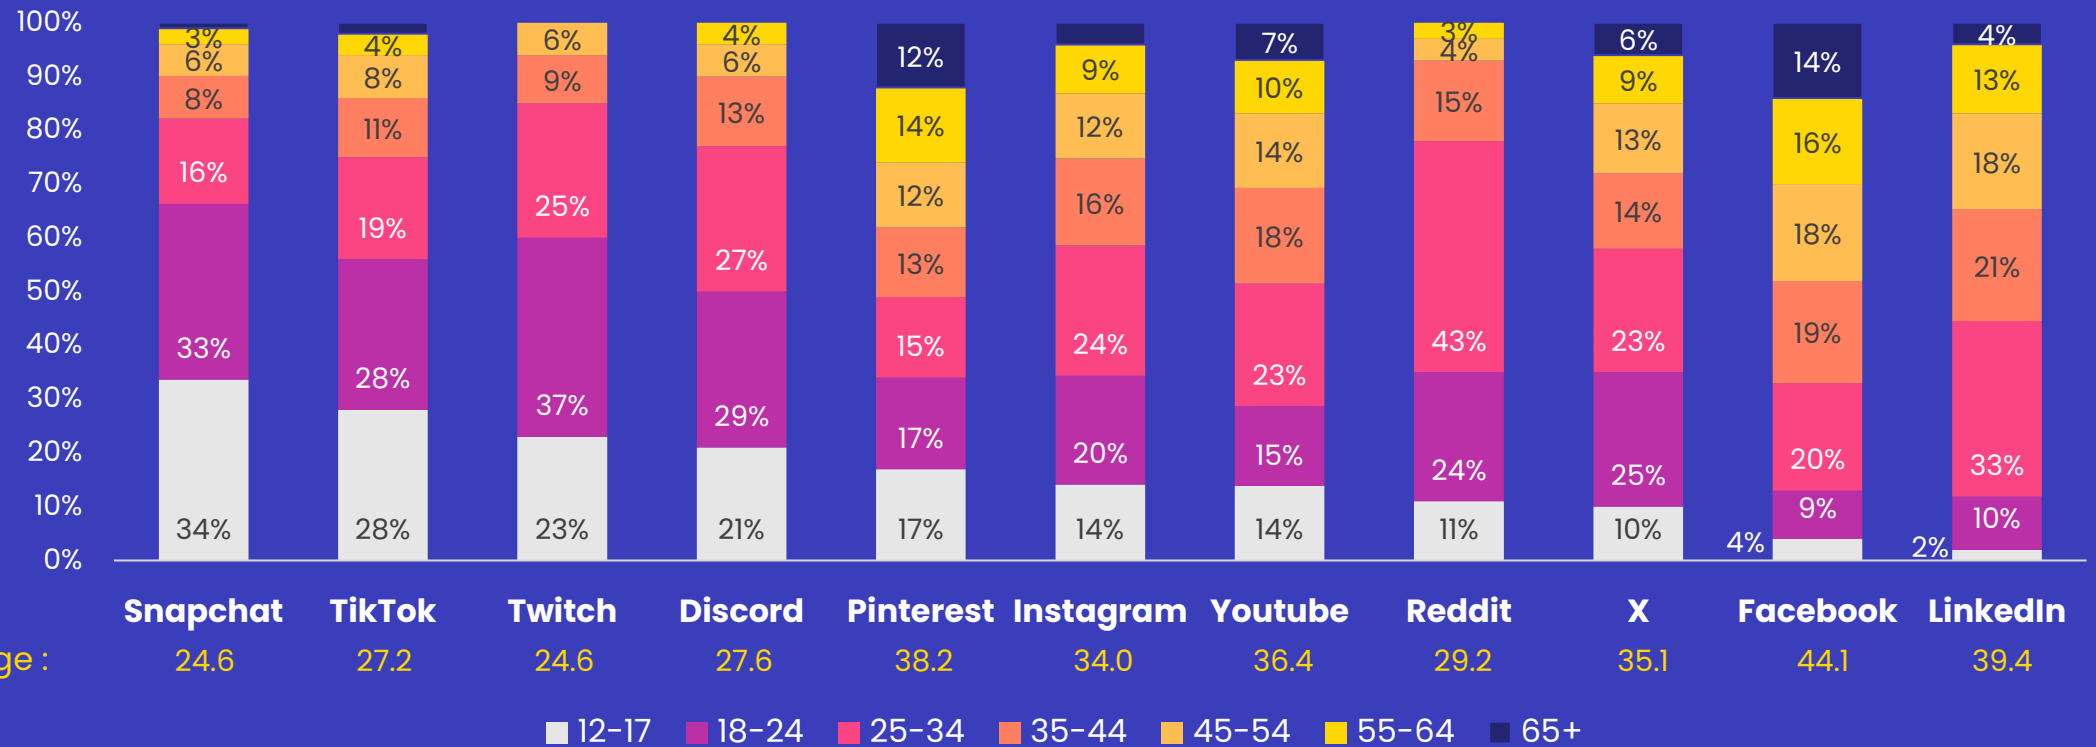

Social media intensive users by age

Users 12+ in % (3+ times/week)

Age breakdown users (3+ times/week)

Average age :

Platform	Average age
Snapchat	24.6
TikTok	27.2
Twitch	24.6
Discord	27.6
Pinterest	38.2
Instagram	34.0
Youtube	36.4
Reddit	29.2
X	35.1
Facebook	44.1
LinkedIn	39.4

12-17 18-24 25-34 35-44 45-54 55-64 65+